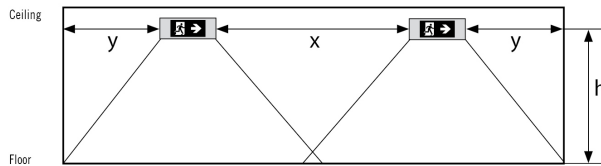

### Prosjekteringshjelp

Distances to be observed for the escape route at 1 Lux (according to DIN EN 1838)

Emergency light type	Distance	Wall installation		Ceiling installation (diagonal to emergency exit)		
		h = 2,50 m	h = 3,00 m	h = 2,50 m	h = 3,00 m	h = 3,50 m
SLA EL ... without symbol sheet	x	6,00 m	6,00 m	8,00 m	8,00 m	8,30 m
	y	2,00 m	2,00 m	3,00 m	2,80 m	2,70 m
SLA EL ... with symbol	x	5,40 m	5,50 m	6,30 m	6,50 m	6,50 m
	y	2,00 m	1,70 m	2,30 m	2,20 m	2,00 m